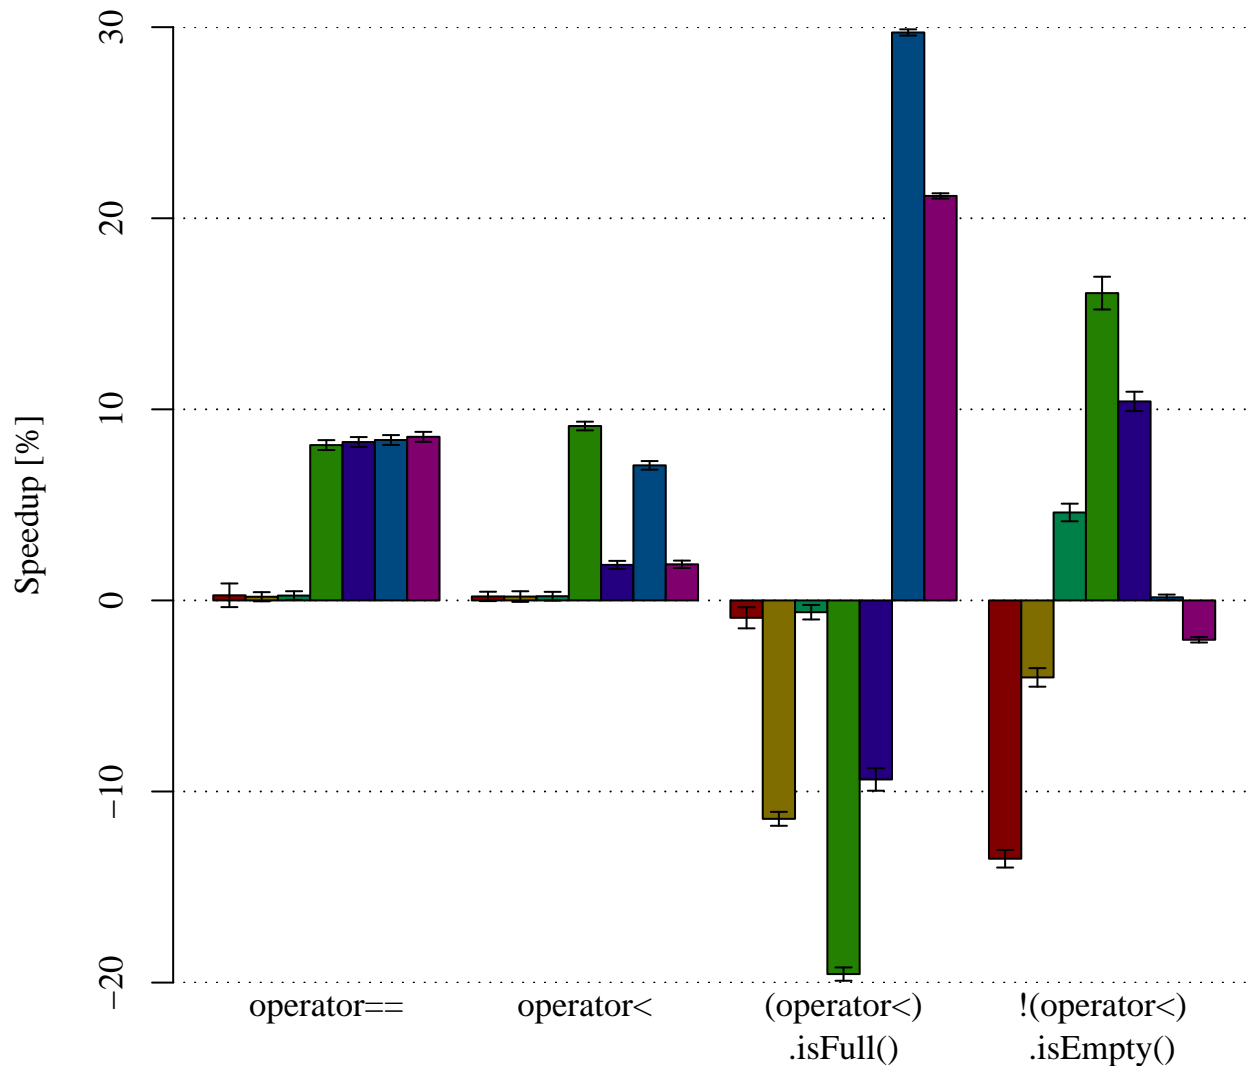

Comparisons: SSE4.1 w/o PTEST (Nehalem) vs. SSE4.1 (Nehalem)

Comparisons: SSE4.1 w/o PTEST (Nehalem) vs. Scalar (Nehalem)

Comparisons: SSE4.1 (Nehalem) vs. Scalar (Nehalem)

Comparisons: SSE4.1 (Nehalem) vs. SSSE3 (Core 2)

Comparisons: SSE4.1 w/o PTEST (Nehalem) vs. SSSE3 (Core 2)

Comparisons: SSSE3 (Core 2) vs. Scalar (Core 2)

Comparisons: Scalar (Nehalem) vs. Scalar (Core 2)

Comparisons: Nehalem (w/ PTEST) Speedup vs. Core 2 Speedup

Comparisons: Nehalem (w/o PTEST) Speedup vs. Core 2 Speedup