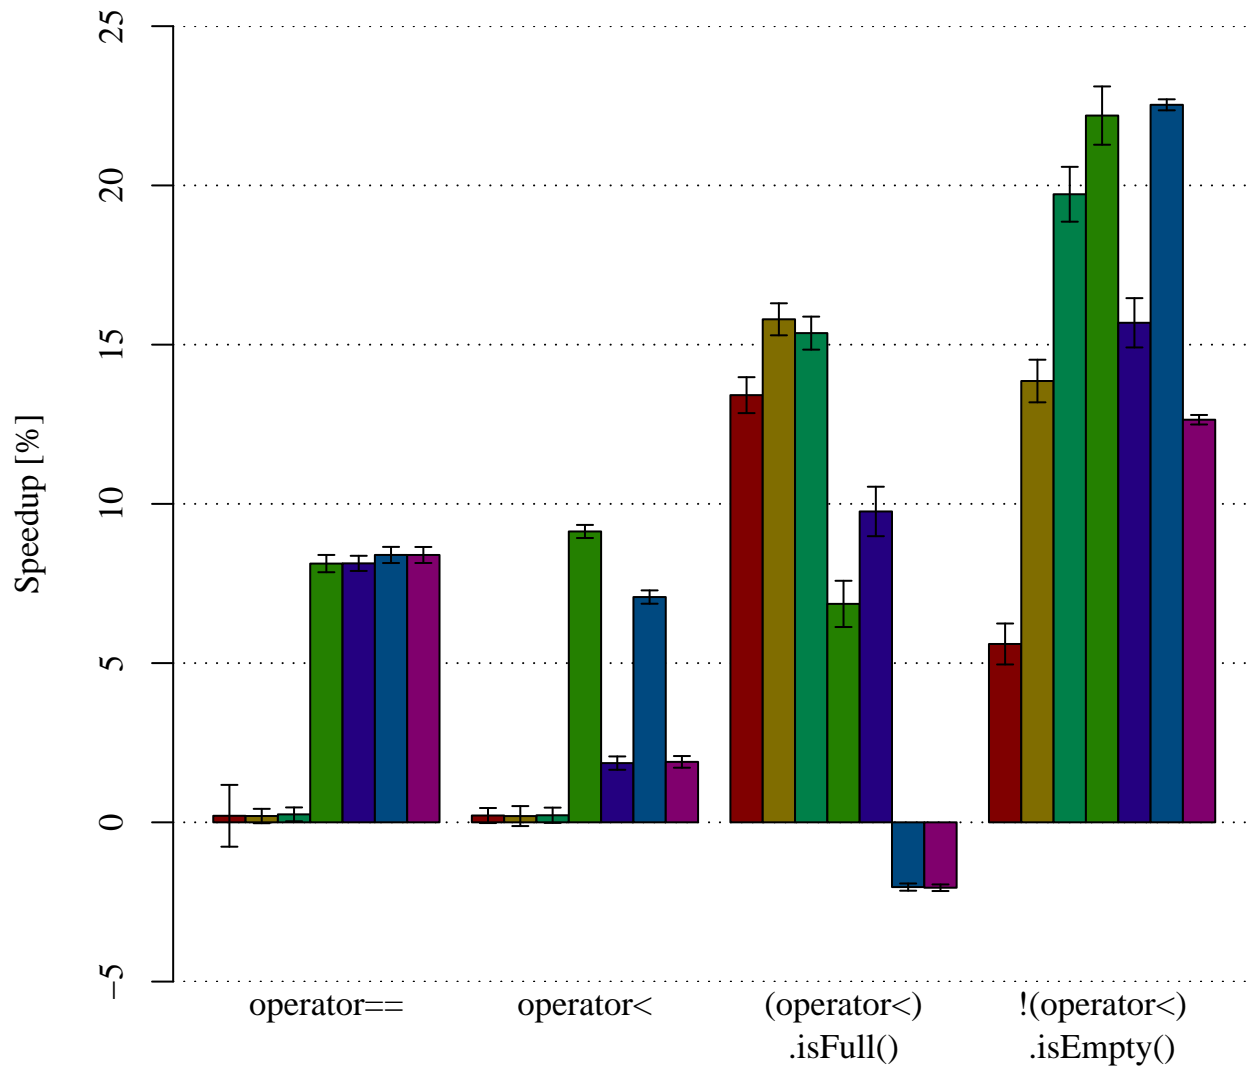

Comparisons: SSE4.1 w/o PTEST (Nehalem) vs. SSE4.1 (Nehalem)

Comparisons: SSE4.1 w/o PTEST (Nehalem) vs. Scalar (Nehalem)

Comparisons: SSE4.1 (Nehalem) vs. Scalar (Nehalem)

Comparisons: SSE4.1 (Nehalem) vs. SSSE3 (Core 2)

Comparisons: SSE4.1 w/o PTEST (Nehalem) vs. SSSE3 (Core 2)

Comparisons: SSSE3 (Core 2) vs. Scalar (Core 2)

Comparisons: Scalar (Nehalem) vs. Scalar (Core 2)

Comparisons: Nehalem (w/ PTEST) Speedup vs. Core 2 Speedup