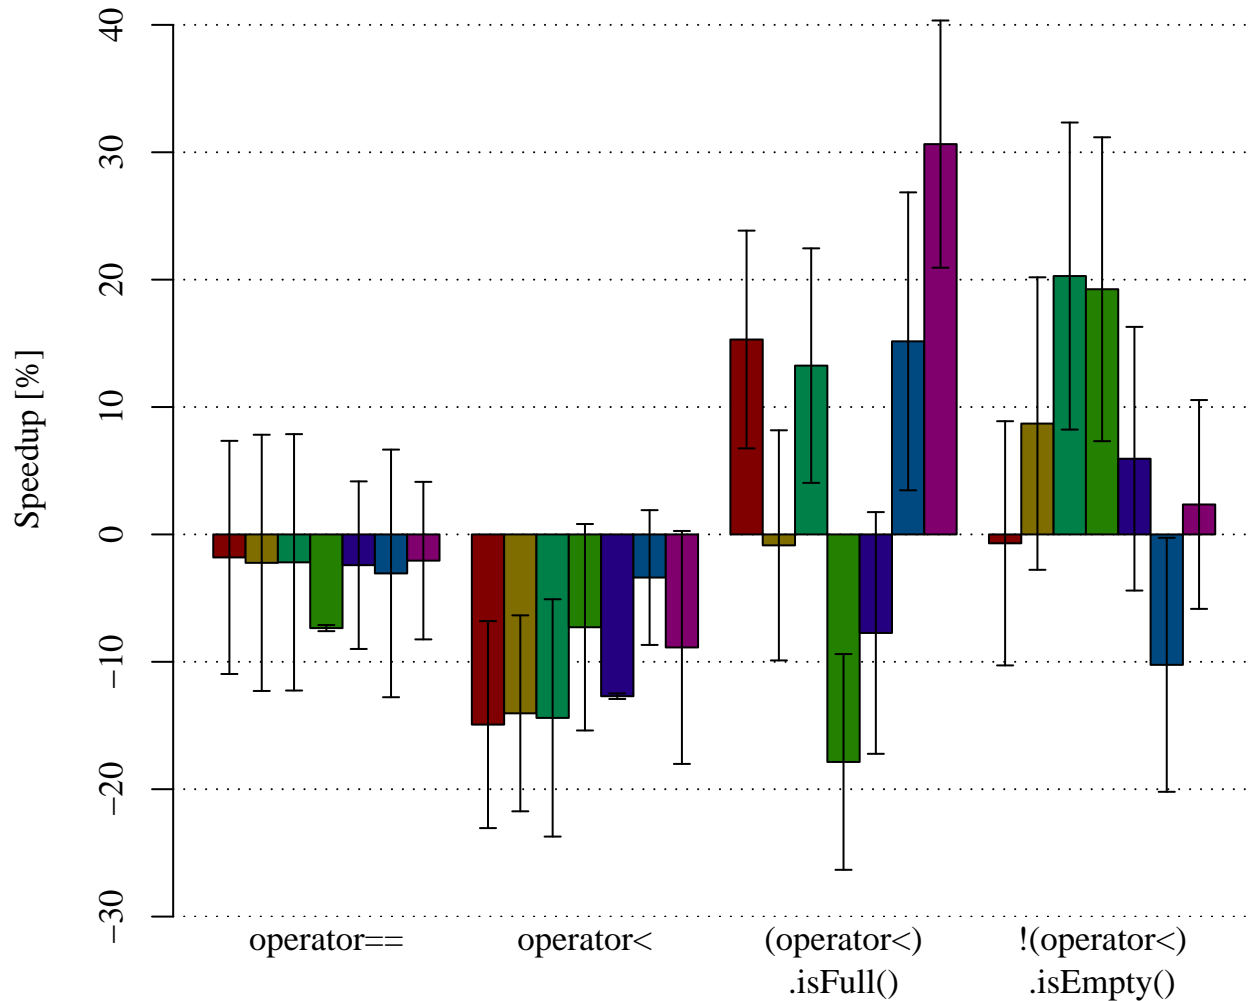

Comparisons: SSE4.1 w/o PTEST (Nehalem) vs. SSSE3 (Core 2)

Comparisons: SSSE3 (Core 2) vs. Scalar (Core 2)

Comparisons: Scalar (Nehalem) vs. Scalar (Core 2)

Comparisons: Nehalem (w/ PTEST) Speedup vs. Core 2 Speedup