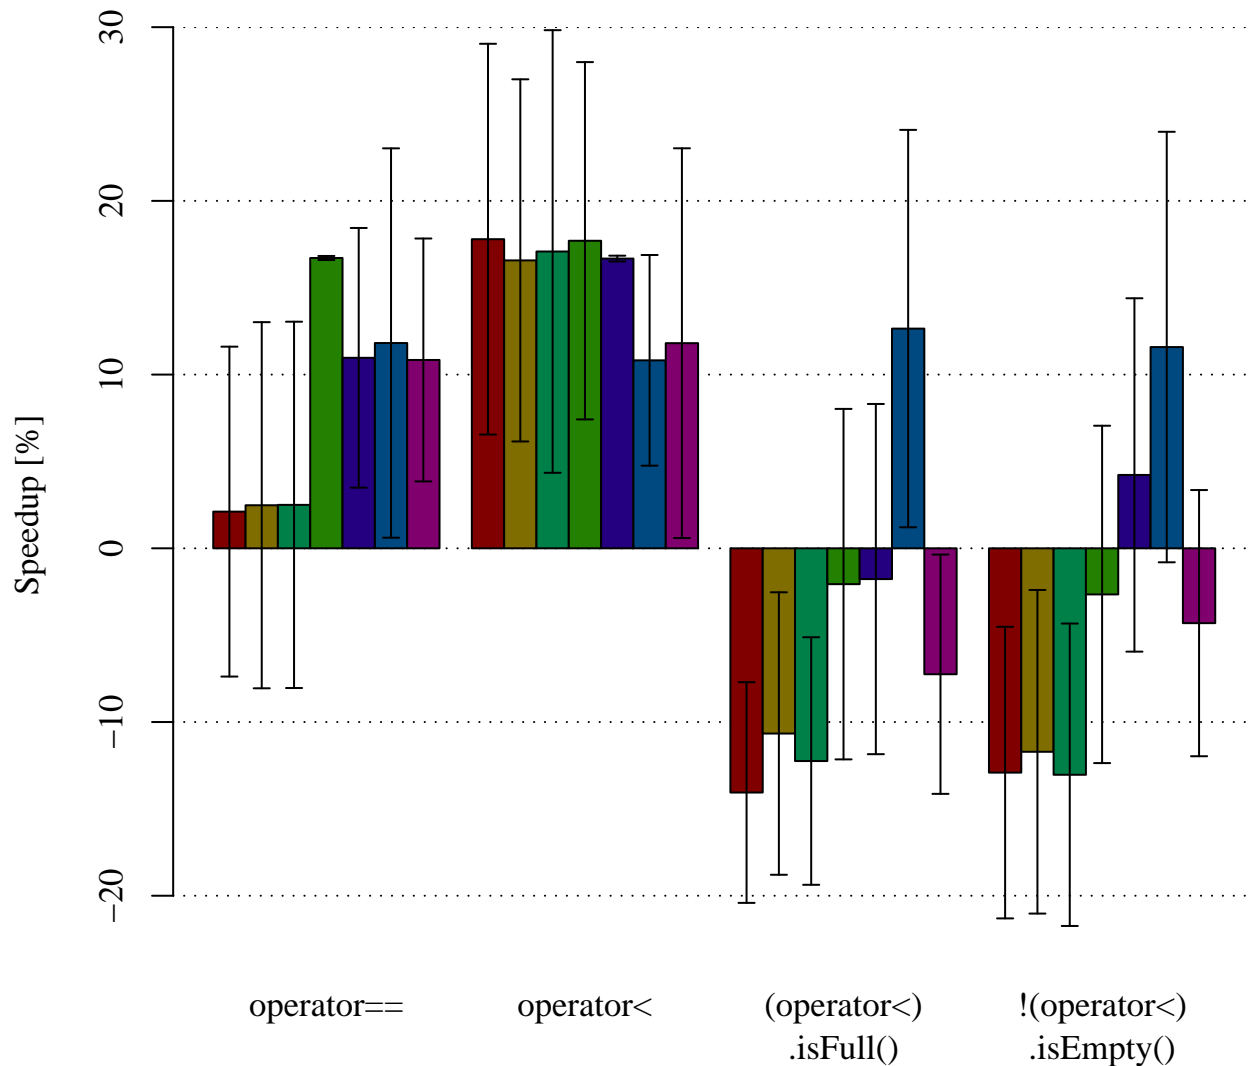

Comparisons: SSE4.1 w/o PTEST (Nehalem) vs. SSE4.1 (Nehalem)

Comparisons: SSE4.1 w/o PTEST (Nehalem) vs. Scalar (Nehalem)

Comparisons: SSE4.1 (Nehalem) vs. Scalar (Nehalem)

Comparisons: SSE4.1 (Nehalem) vs. SSSE3 (Core 2)

Comparisons: SSE4.1 w/o PTEST (Nehalem) vs. SSSE3 (Core 2)

Comparisons: SSSE3 (Core 2) vs. Scalar (Core 2)

Comparisons: Scalar (Nehalem) vs. Scalar (Core 2)

Comparisons: Nehalem (w/ PTEST) Speedup vs. Core 2 Speedup

Comparisons: Nehalem (w/o PTEST) Speedup vs. Core 2 Speedup