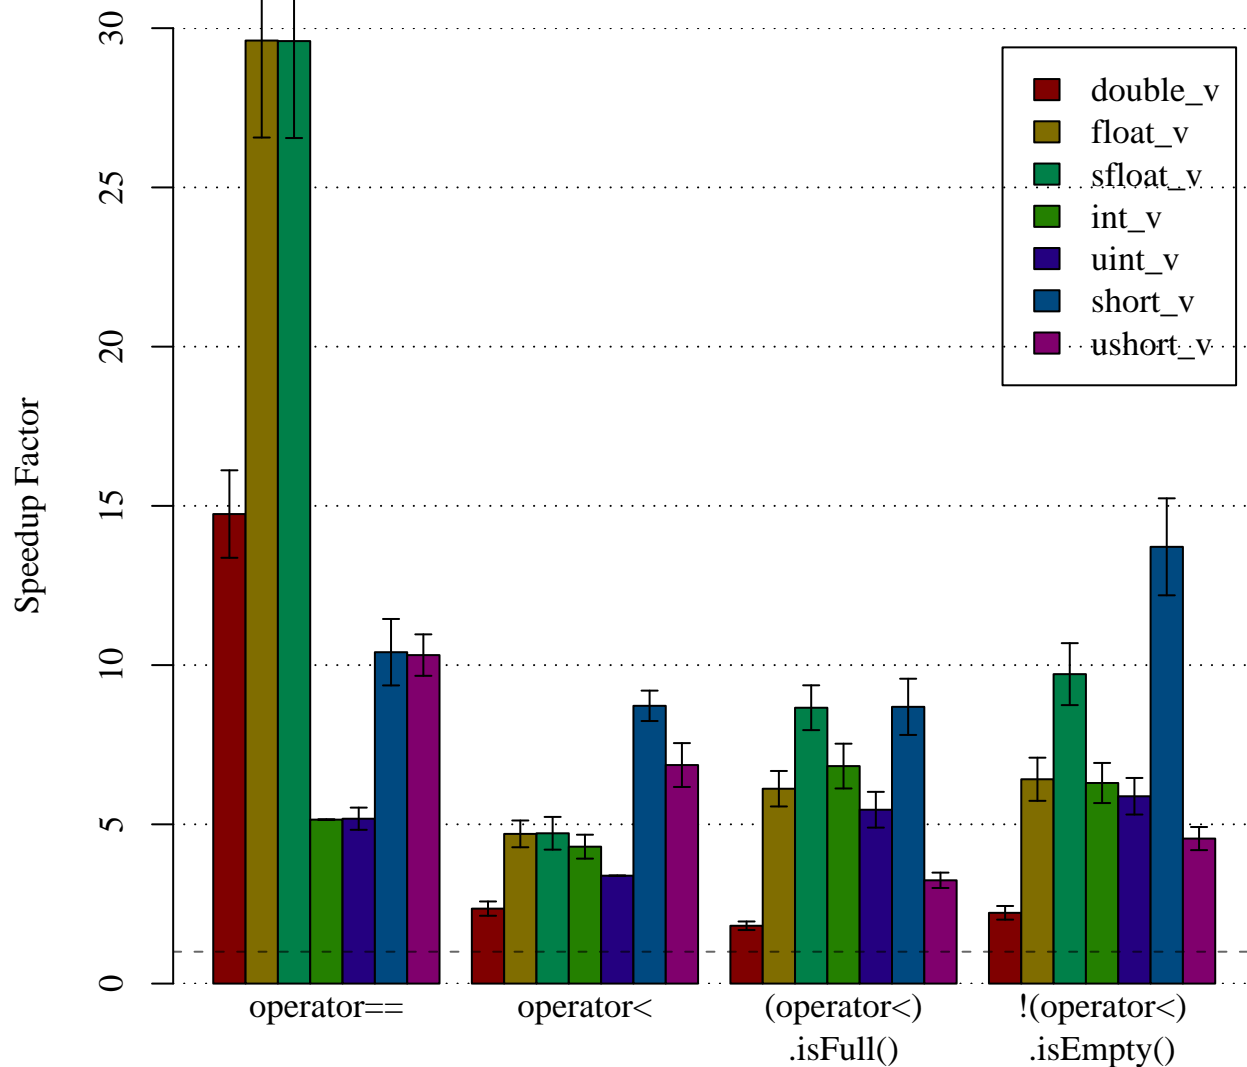

Comparisons: SSE4.1 w/o PTEST (Nehalem) vs. SSE4.1 (Nehalem)

Comparisons: SSE4.1 w/o PTEST (Nehalem) vs. Scalar (Nehalem)

Comparisons: SSE4.1 (Nehalem) vs. Scalar (Nehalem)

Comparisons: SSE4.1 (Nehalem) vs. SSSE3 (Core 2)

Comparisons: SSE4.1 w/o PTEST (Nehalem) vs. SSSE3 (Core 2)

Comparisons: SSSE3 (Core 2) vs. Scalar (Core 2)

Comparisons: Scalar (Nehalem) vs. Scalar (Core 2)

Comparisons: Nehalem (w/ PTEST) Speedup vs. Core 2 Speedup

Comparisons: Nehalem (w/o PTEST) Speedup vs. Core 2 Speedup