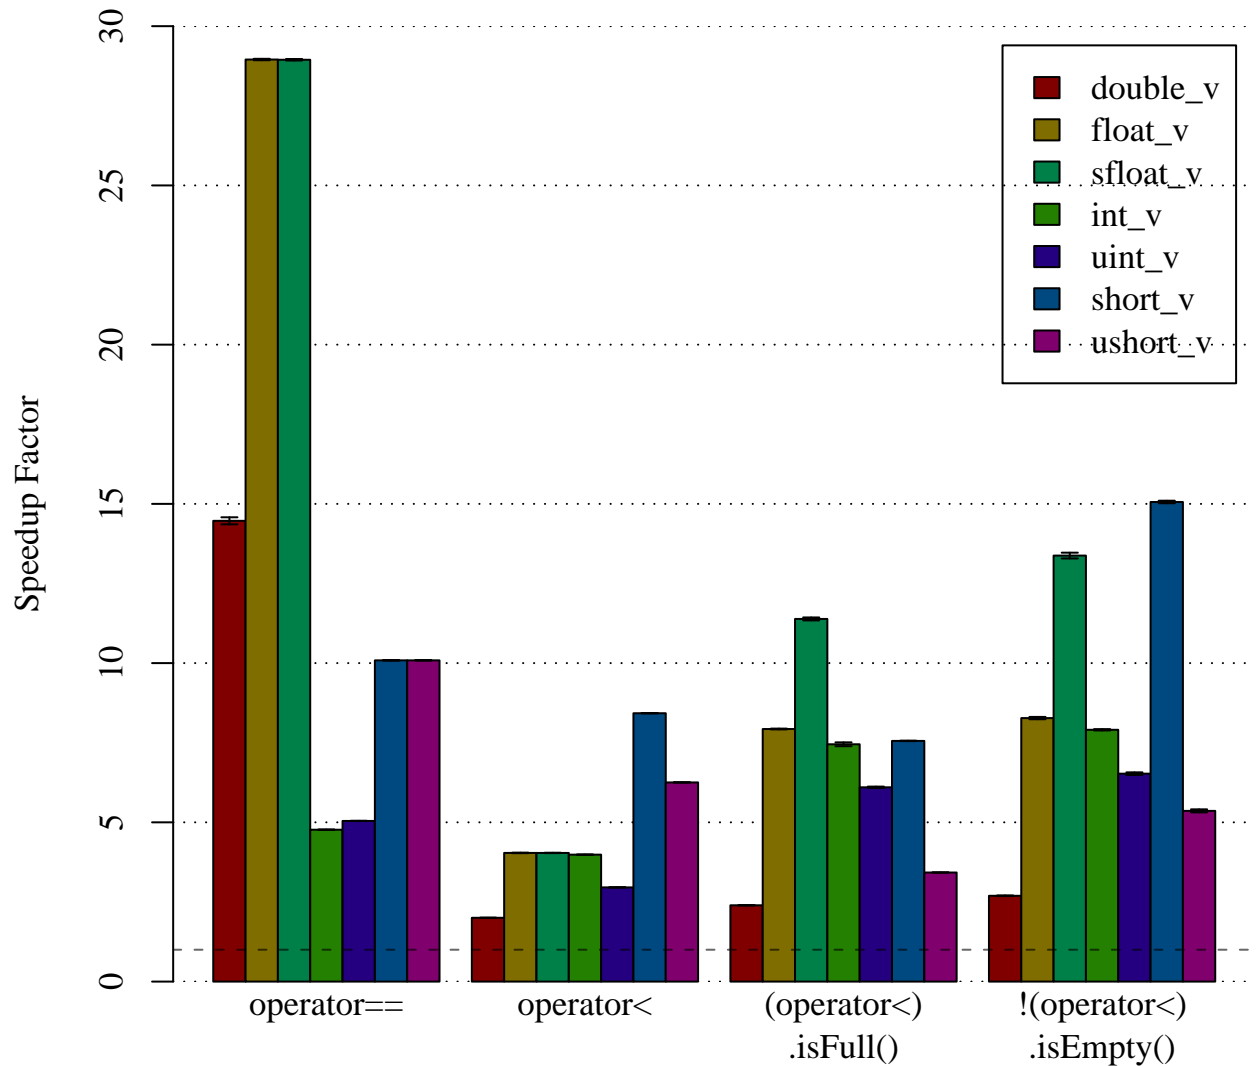

Comparisons: SSE4.1 w/o PTEST (Nehalem) vs. SSE4.1 (Nehalem)

Comparisons: SSE4.1 w/o PTEST (Nehalem) vs. Scalar (Nehalem)

Comparisons: SSE4.1 (Nehalem) vs. Scalar (Nehalem)

Comparisons: SSE4.1 (Nehalem) vs. SSSE3 (Core 2)

Comparisons: SSE4.1 w/o PTEST (Nehalem) vs. SSSE3 (Core 2)

Comparisons: SSSE3 (Core 2) vs. Scalar (Core 2)

Comparisons: Scalar (Nehalem) vs. Scalar (Core 2)

Comparisons: Nehalem (w/ PTEST) Speedup vs. Core 2 Speedup