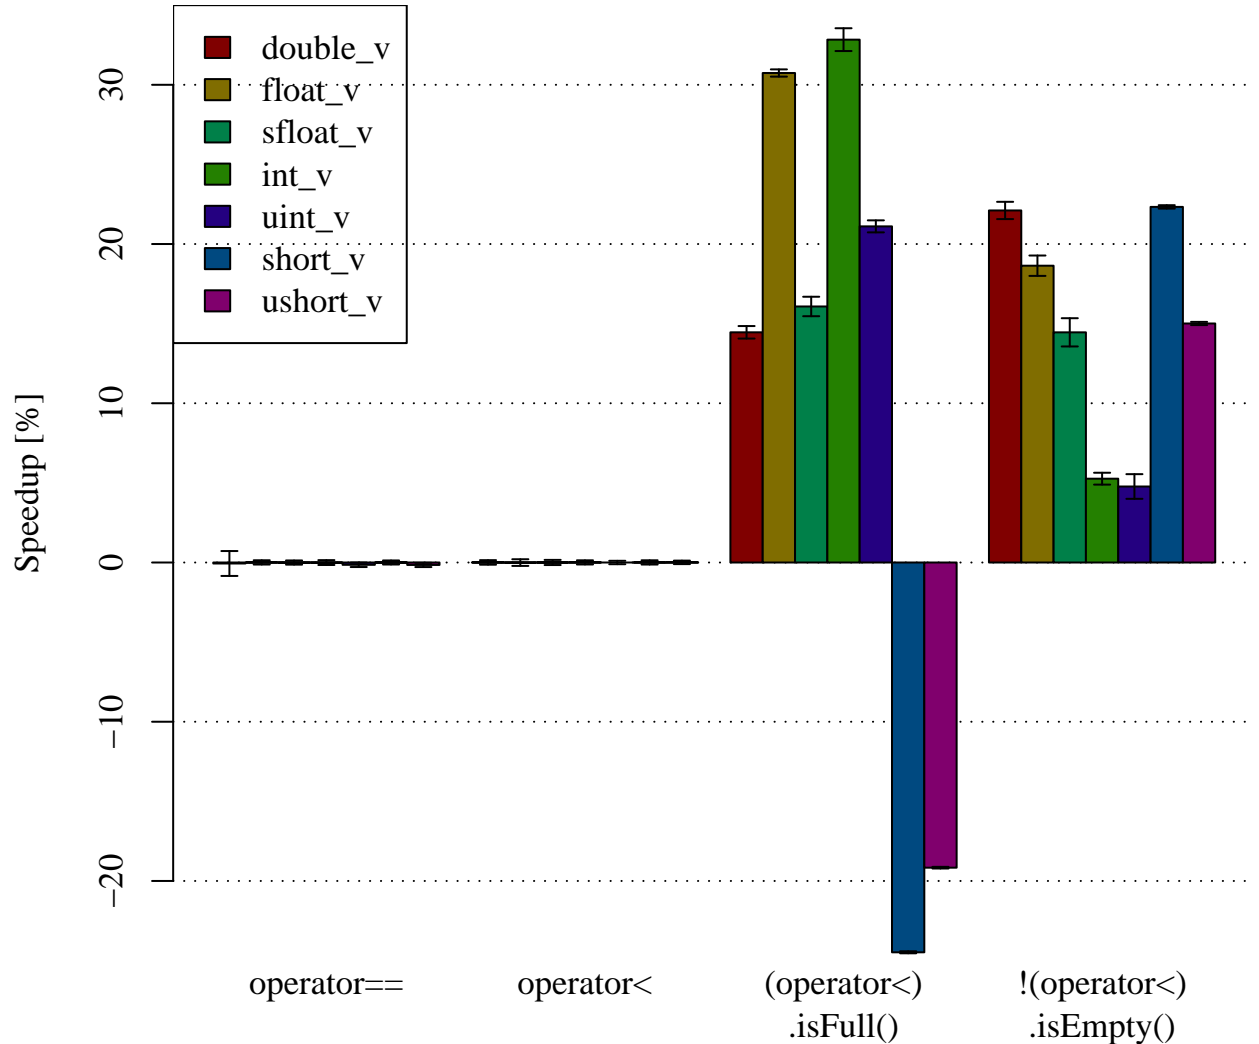

Comparisons: SSE4.1 w/o PTEST (Nehalem) vs. SSE4.1 (Nehalem)

Comparisons: SSE4.1 w/o PTEST (Nehalem) vs. Scalar (Nehalem)

Comparisons: SSE4.1 (Nehalem) vs. Scalar (Nehalem)

Comparisons: SSE4.1 (Nehalem) vs. SSSE3 (Core 2)

Comparisons: SSE4.1 w/o PTEST (Nehalem) vs. SSSE3 (Core 2)

Comparisons: SSSE3 (Core 2) vs. Scalar (Core 2)

Comparisons: Scalar (Nehalem) vs. Scalar (Core 2)

Comparisons: Nehalem (w/ PTEST) Speedup vs. Core 2 Speedup