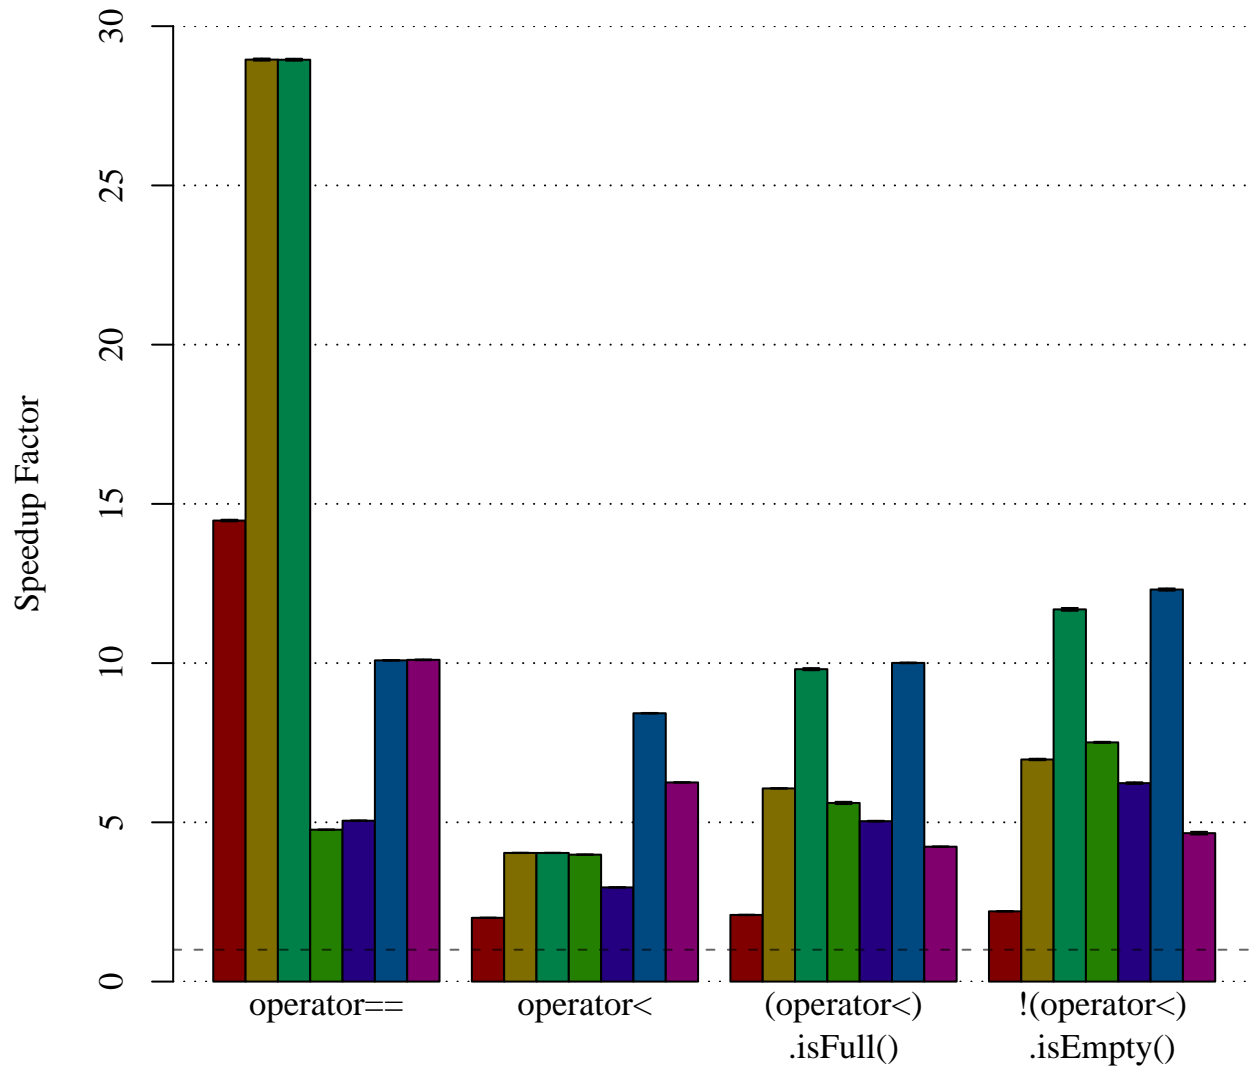

Comparisons: SSE4.1 w/o PTEST (Nehalem) vs. SSE4.1 (Nehalem)

Comparisons: SSE4.1 w/o PTEST (Nehalem) vs. Scalar (Nehalem)

Comparisons: SSE4.1 (Nehalem) vs. Scalar (Nehalem)

Comparisons: SSE4.1 (Nehalem) vs. SSSE3 (Core 2)